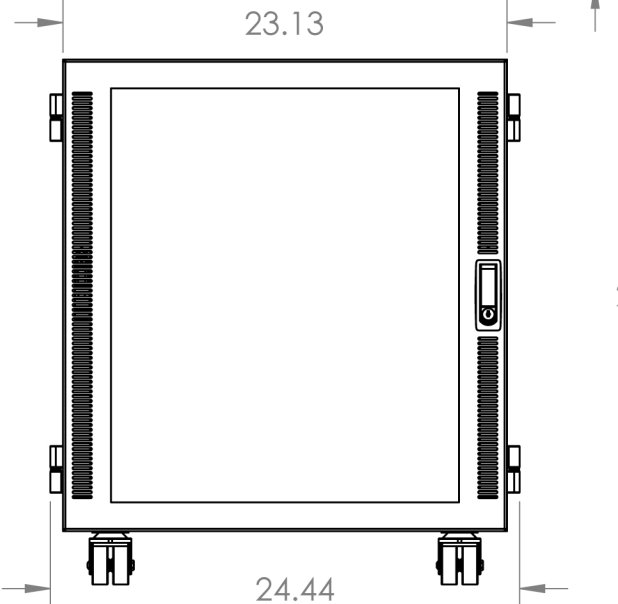

23.13

24.44