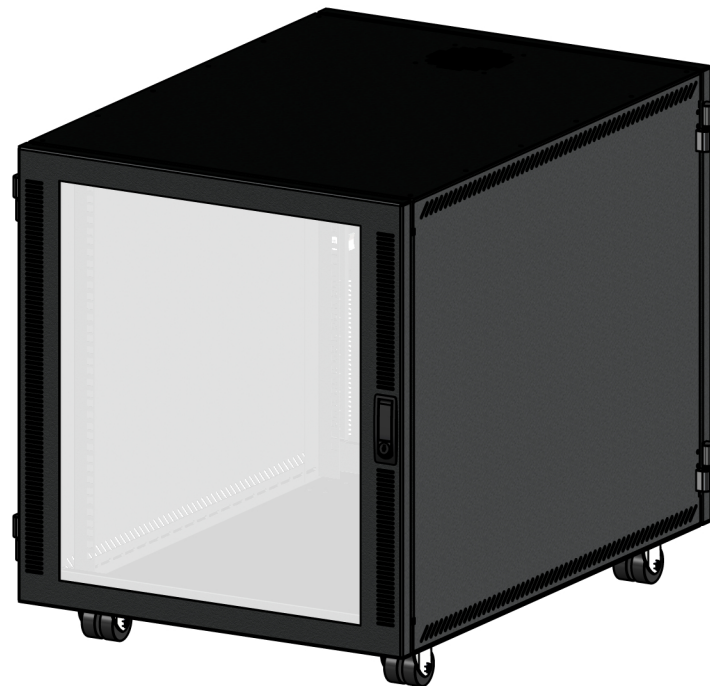

23.13

24.44