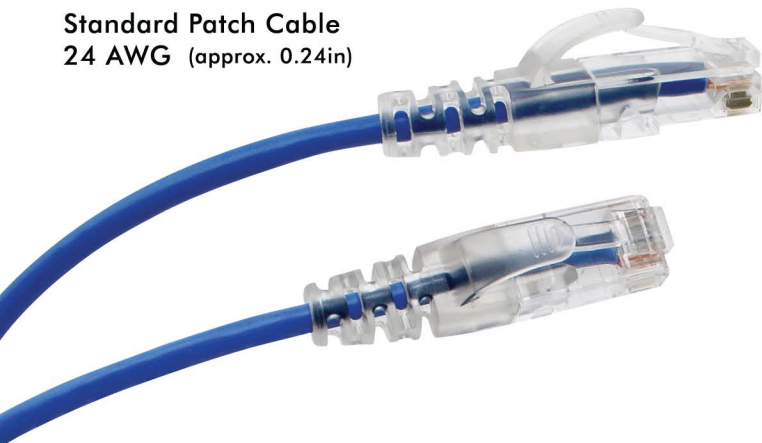

# SLIM JACKET

**SLIM JACKET** Category 6A patch cables are designed for environments where space is a premium. The slim cable design assures easy access and removal in high density patch fields. A boot design that is flush to the plug features side to side stackability even in the densest jack field.

**Features include:**

- 0.15in cable OD
- CM rated jacket
- Flexible, stranded 28 AWG UTP
- Flush boot design
- Protected RJ45 clip
- Superior bend radius
- Backwards compatible with CAT 5e or CAT 6 systems
- Slim CAT 6A 28 AWG cable conforms to all performance standards and passes channel testing

Standard Patch Cable  
24 AWG (approx. 0.24in)

Slim Jacket CAT 6A Patch Cable  
28 AWG (approx. 0.15in)

Replace xx with color code below.

<b>Cable Color:</b>									
<b>COLOR</b>	Black	Blue	Gray	Green	Orange	Purple	Red	White	Yellow
<b>CODE</b>	BK	BU	GY	GN	OR	PR	RD	WT	YL

**Ordering Information:**

P/N	Length
<b>UL828-8006xx-CG</b>	<b>6in</b>
<b>UL828-801xx-CG</b>	<b>1ft</b>
<b>UL828-802xx-CG</b>	<b>2ft</b>
<b>UL828-803xx-CG</b>	<b>3ft</b>
<b>UL828-804xx-CG</b>	<b>4ft</b>
<b>UL828-805xx-CG</b>	<b>5ft</b>
<b>UL828-806xx-CG</b>	<b>6ft</b>
<b>UL828-807xx-CG</b>	<b>7ft</b>
<b>UL828-810xx-CG</b>	<b>10ft</b>
<b>UL828-814xx-CG</b>	<b>14ft</b>
<b>UL828-815xx-CG</b>	<b>15ft</b>
<b>UL828-820xx-CG</b>	<b>20ft</b>