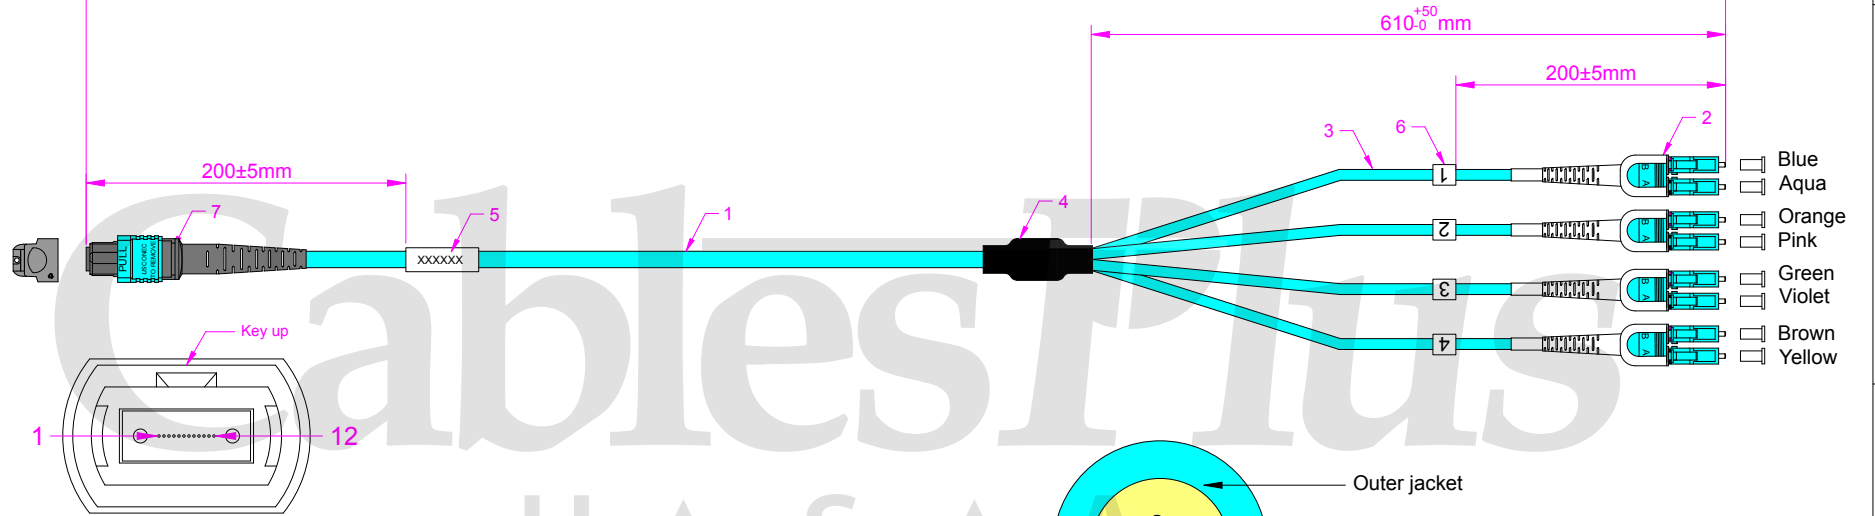

REV	MODIFICATION	UPDATE DATE	SIGNATURE

CONFIDENTIAL

NOTES:
 Insertion loss MTP≤0.35dB LC≤0.2dB
 Return loss MTP≥30dB LC≥35dB

Blue1	Orange2	Green3	Brown4	Yellow9	Violet10	Pink11	Aqua12
-------	---------	--------	--------	---------	----------	--------	--------

Cable Length	Tolerance
Cable Length<1M	5cm
1M≤Cable Length<15M	10cm
15M≤Cable Length<30M	15cm
Cable Length≥30M	Cable Length*1%

7	1	MTP(Female)/PC MM Elite 12 Fibers 3.0mm Connector (Aqua Housing Black Boot)
6	4	Channel Marker
5	1	Serial Number Label
4	1	Fanout Kit
3	A/R	OD:2.0mm, Simplex,Aqua,OFNP
2	4	LC/UPC MM Uniboot Ezconn Connector(Polarity Reversal) (Aqua Housing White Boot)
1	A/R	Ø3.0mm,Multimode 50/125 OM3-300,Corning Fiber, 8 Fibers Micro Cable,OFNP, Color:Aqua

Requirements Of Cable					
Cable Type			Fiber Type	OM3-300 Corning	
Cable Diameter	3.0mm		Attenuation	@850nm ≤2.3dB/km	
Cable Material	OFNP			@1300nm ≤0.6dB/km	
Tensile Strength	Long Term	80 N	Crush Resistance	Long Term	100 N/100mm
	Short Term	160 N		Short Term	500 N/100mm
Bending Radius	Static	10D	Temperature Range	Storage Temperature	-5 ~ +50
	Dynamic	20D		Operating Temperature	-0 ~ +50

ITEM	QTY	P/N	SPECIFICATIONS		
------	-----	-----	----------------	--	--

DRAW	DATE	07-04-2023	TITLE: Fiber Optic patch Cord MTP/PC-LC/UPC 8 Fibers Multimode		
	CHECK	APPROVED	CUSTOMER NO	MTF-LCU-08-OM3-xxxM-B	DISTRIBUTED BY
Cables Plus, LLC			5608 W Marshall St, Richmond, VA 23230 - (804) 716-9007		REV
www.CablesPlusUSA.com					A