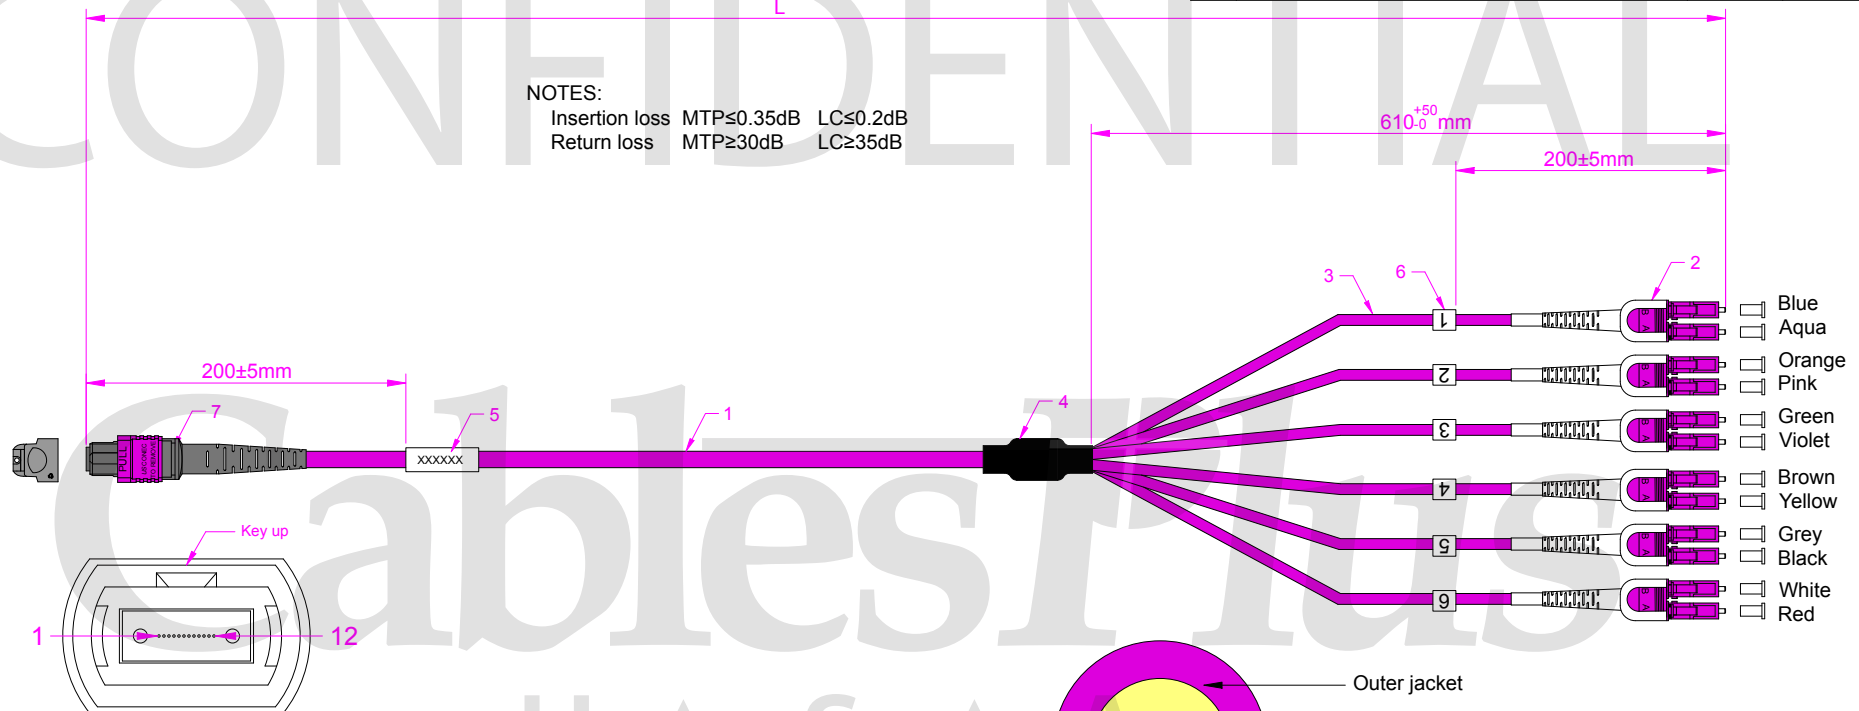

REV	MODIFICATION	UPDATE DATE	SIGNATURE

CONFIDENTIAL

NOTES:
 Insertion loss MTP≤0.35dB LC≤0.2dB
 Return loss MTP≥30dB LC≥35dB

Blue1	Orange2	Green3	Brown4	Grey5	White6	Red7	Black8	Yellow9	Violet10	Pink11	Aqua12
-------	---------	--------	--------	-------	--------	------	--------	---------	----------	--------	--------

Cable Length	Tolerance
Cable Length<1M	5cm
1M≤Cable Length<15M	10cm
15M≤Cable Length<30M	15cm
Cable Length≥30M	Cable Length*1%

7	1	MTP(Female)/PC MM Elite 12 Fibers 3.0mm Connector (Erika violet Housing Black Boot)
6	6	Channel Marker
5	1	Serial Number Label
4	1	Fanout Kit
3	A/R	OD:2.0mm, Simplex,Erika violet,OFNP
2	6	LC/UPC MM Uniboost Ezconn Connector(Polarity Reversal) (Erika violet Housing White Boot)
1	A/R	Ø3.0mm,Multimode 50/125 OM4,Corning Fiber, 12 Fibers Micro Cable,OFNP, Color:Erika violet

Requirements Of Cable					
Cable Type			Fiber Type	OM4 Corning	
Cable Diameter	3.0mm		Attenuation @850nm ≤2.3dB/km		
Cable Material	OFNP		Attenuation @1300nm ≤0.6dB/km		
Tensile Strength	Long Term	80 N	Crush Resistance	Long Term	100 N/100mm
	Short Term	160 N		Short Term	500 N/100mm
Bending Radius	Static	10D	Temperature Range	Storage Temperature	-5 ~ +50
	Dynamic	20D		Operating Temperature	-0 ~ +50

ITEM	QTY	P/N	SPECIFICATIONS		
------	-----	-----	----------------	--	--

	DRAW	DATE	07-04-2023	TITLE: Fiber Optic patch Cord MTP/PC-LC/UPC 12 Fibers Multimode		
	CHECK	APPROVED	CUSTOMER NO	MTF-LCU-12-OM4-xxxM-B	DISTRIBUTED BY	Cables Plus, LLC 5608 W Marshall St, Richmond, VA 23230 - (804) 716-9007 www.CablesPlusUSA.com
1	2	3	4	5	6	REV A