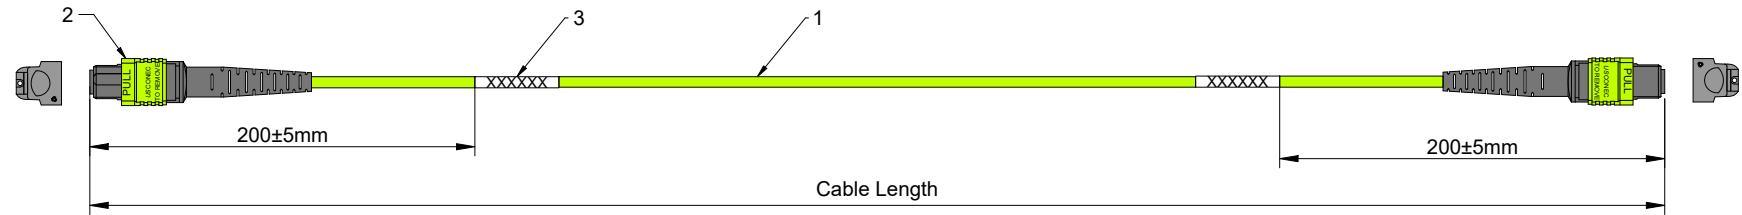

### Type A

- NOTES:**
1. Insertion loss  $\leq 0.35\text{dB}$
  2. Return loss  $\geq 30\text{ dB}$
  3. If the length of optical cable is less than 0.5m, only stick a line label in the middle.

Blue1	Orange2	Green3	Brown4	Grey5	White6	Red7	Black8	Yellow9	Violet10	Pink11	Aqua12	Blue13	Orange14	Green15	Brown16
-------	---------	--------	--------	-------	--------	------	--------	---------	----------	--------	--------	--------	----------	---------	---------

Cable Structure

Cable Length	Tolerance
Cable Length < 1M	5cm
1M ≤ Cable Length < 15M	10cm
15M ≤ Cable Length < 30M	15cm
Cable Length ≥ 30M	Cable Length * 1%

Requirements Of Cable					
Cable Type				Fiber Type	OM5 Corning
Cable Diameter	3.0mm			@850nm ≤ 2.3dB/km	
Cable Material	OFNP	Attenuation		@1300nm ≤ 0.6dB/km	
Tensile Strength	Long Term	80 N	Crush Resistance	Long Term	100 N/100mm
	Short Term	160 N		Short Term	500 N/100mm
Bending Radius	Static	10D	Temperature Range	Storage Temperature	-5°C ~ +50°C
	Dynamic	20D		Operating Temperature	-0°C ~ +50°C

ITEM	QTY	P/N	SPECIFICATIONS		
3	2		Cable Label		
2	2		MTP/APC Female MM Elite 3.0mm 16 Fibers Usconec Connector(Lime Green Housing Black Boot)		
1	A/R		OD:3.0mm,Multimode 50/125 OM5,Corning Fiber, 16Fibers Micro Cable,OFNP, Color:Lime Green		