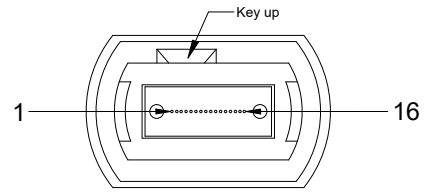

### Type A

- NOTES:**
1. Insertion loss  $\leq 0.35\text{dB}$
  2. Return loss  $\geq 30\text{ dB}$
  3. If the length of optical cable is less than 0.5m, only stick a line label in the middle.

Blue1	Orange2	Green3	Brown4	Grey5	White6	Red7	Black8	Yellow9	Violet10	Pink11	Aqua12	Blue13	Orange14	Green15	Brown16
-------	---------	--------	--------	-------	--------	------	--------	---------	----------	--------	--------	--------	----------	---------	---------

Cable Structure

Cable Length	Tolerance
Cable Length < 1M	5cm
1M ≤ Cable Length < 15M	10cm
15M ≤ Cable Length < 30M	15cm
Cable Length ≥ 30M	Cable Length * 1%

Requirements Of Cable					
Cable Type				Fiber Type	OM5 Corning
Cable Diameter	3.0mm			@850nm ≤ 2.3dB/km	
Cable Material	OFNP	Attenuation		@1300nm ≤ 0.6dB/km	
Tensile Strength	Long Term	80 N	Crush Resistance	Long Term	100 N/100mm
	Short Term	160 N		Short Term	500 N/100mm
Bending Radius	Static	10D	Temperature Range	Storage Temperature	-5°C ~ +50°C
	Dynamic	20D		Operating Temperature	-0°C ~ +50°C