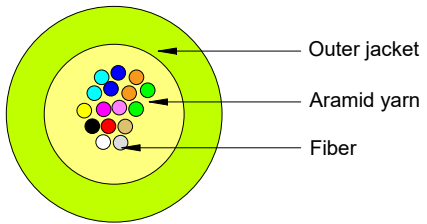

### Type A

- NOTES:**
1. Insertion loss  $\leq 0.35\text{dB}$
  2. Return loss  $\geq 30\text{ dB}$
  3. If the length of optical cable is less than 0.5m, only stick a line label in the middle.

Blue1	Orange2	Green3	Brown4	Grey5	White6	Red7	Black8	Yellow9	Violet10	Pink11	Aqua12	Blue13	Orange14	Green15	Brown16
-------	---------	--------	--------	-------	--------	------	--------	---------	----------	--------	--------	--------	----------	---------	---------

Blue1	Orange2	Green3	Brown4	Grey5	White6	Red7	Black8	Yellow9	Violet10	Pink11	Aqua12	Blue13	Orange14	Green15	Brown16
-------	---------	--------	--------	-------	--------	------	--------	---------	----------	--------	--------	--------	----------	---------	---------