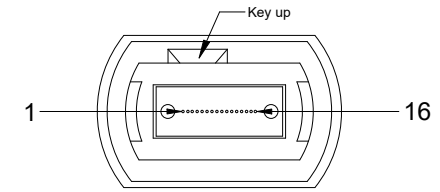

### Type C

- NOTES:**
1. Insertion loss  $\leq 0.35\text{dB}$
  2. Return loss  $\geq 30\text{ dB}$
  3. If the length of optical cable is less than 0.5m, only stick a line label in the middle.

Blue1	Orange2	Green3	Brown4	Grey5	White6	Red7	Black8	Yellow9	Violet10	Pink11	Aqua12	Blue13	Orange14	Green15	Brown16
-------	---------	--------	--------	-------	--------	------	--------	---------	----------	--------	--------	--------	----------	---------	---------

Cable Structure

Cable Length	Tolerance
Cable Length < 1M	5cm
1M ≤ Cable Length < 15M	10cm
15M ≤ Cable Length < 30M	15cm
Cable Length ≥ 30M	Cable Length * 1%

Requirements Of Cable					
Cable Type				Fiber Type	OM5 Corning
Cable Diameter	3.0mm			@850nm ≤ 2.3dB/km	
Cable Material	OFNP	Attenuation		@1300nm ≤ 0.6dB/km	
Tensile Strength	Long Term	80 N	Crush Resistance	Long Term	100 N/100mm
	Short Term	160 N		Short Term	500 N/100mm
Bending Radius	Static	10D	Temperature Range	Storage Temperature	-5°C ~ +50°C
	Dynamic	20D		Operating Temperature	-0°C ~ +50°C