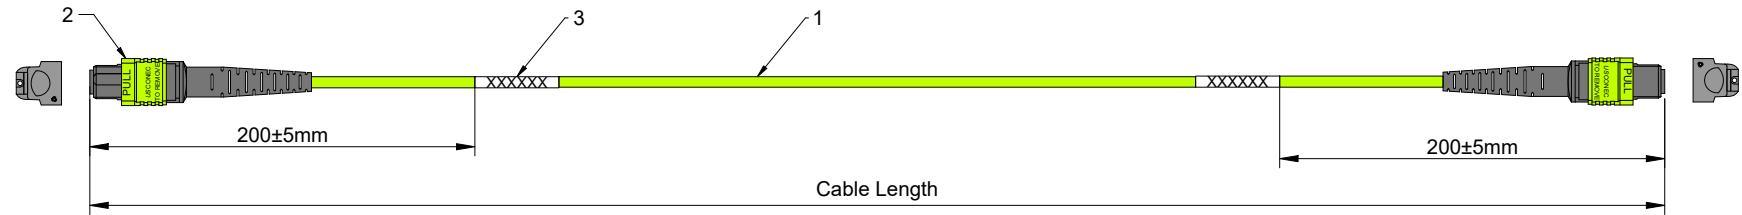

### Type C

- NOTES:**
1. Insertion loss  $\leq 0.35\text{dB}$
  2. Return loss  $\geq 30\text{ dB}$
  3. If the length of optical cable is less than 0.5m, only stick a line label in the middle.

Blue1	Orange2	Green3	Brown4	Grey5	White6	Red7	Black8	Yellow9	Violet10	Pink11	Aqua12	Blue13	Orange14	Green15	Brown16
-------	---------	--------	--------	-------	--------	------	--------	---------	----------	--------	--------	--------	----------	---------	---------

Cable Structure

Cable Length	Tolerance
Cable Length < 1M	5cm
1M ≤ Cable Length < 15M	10cm
15M ≤ Cable Length < 30M	15cm
Cable Length ≥ 30M	Cable Length * 1%

Requirements Of Cable					
Cable Type				Fiber Type	OM5 Corning
Cable Diameter	3.0mm			@850nm ≤ 2.3dB/km	
Cable Material	OFNP	Attenuation		@1300nm ≤ 0.6dB/km	
Tensile Strength	Long Term	80 N	Crush Resistance	Long Term	100 N/100mm
	Short Term	160 N		Short Term	500 N/100mm
Bending Radius	Static	10D	Temperature Range	Storage Temperature	-5°C ~ +50°C
	Dynamic	20D		Operating Temperature	-0°C ~ +50°C

ITEM	QTY	P/N	SPECIFICATIONS		
3	2		Cable Lable		
2	2		MTP/APC Female MM Elite 16 Fibers 3.0mm Connector(Lime Green Housing Black Boot)		
1	A/R		OD:3.0mm,Multimode 50/125 OM5,Corning Fiber, 16Fibers Micro Cable,OFNP, Color:Lime Green		