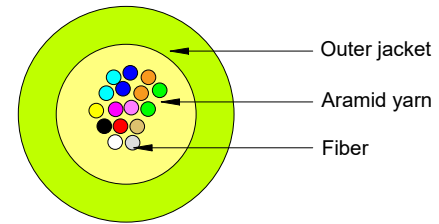

### Type C

- NOTES:**
1. Insertion loss  $\leq 0.35\text{dB}$
  2. Return loss  $\geq 30\text{ dB}$
  3. If the length of optical cable is less than 0.5m, only stick a line label in the middle.

Blue1	Orange2	Green3	Brown4	Grey5	White6	Red7	Black8	Yellow9	Violet10	Pink11	Aqua12	Blue13	Orange14	Green15	Brown16
-------	---------	--------	--------	-------	--------	------	--------	---------	----------	--------	--------	--------	----------	---------	---------

Orange1	Blue2	Brown3	Green4	White5	Grey6	Black7	Red8	Violet9	Yellow10	Aqua11	Pink12	Orange13	Blue14	Brown16	Green15
---------	-------	--------	--------	--------	-------	--------	------	---------	----------	--------	--------	----------	--------	---------	---------