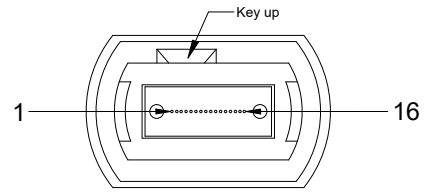

### Type C

- NOTES:**
1. Insertion loss  $\leq 0.35\text{dB}$
  2. Return loss  $\geq 30\text{ dB}$
  3. If the length of optical cable is less than 0.5m, only stick a line label in the middle.

Blue1	Orange2	Green3	Brown4	Grey5	White6	Red7	Black8	Yellow9	Violet10	Pink11	Aqua12	Blue13	Orange14	Green15	Brown16
-------	---------	--------	--------	-------	--------	------	--------	---------	----------	--------	--------	--------	----------	---------	---------

Cable Structure

Cable Length	Tolerance
Cable Length < 1M	5cm
1M ≤ Cable Length < 15M	10cm
15M ≤ Cable Length < 30M	15cm
Cable Length ≥ 30M	Cable Length * 1%

Requirements Of Cable					
Cable Type				Fiber Type	OM5 Corning
Cable Diameter	3.0mm			@850nm ≤ 2.3dB/km	
Cable Material	OFNP	Attenuation		@1300nm ≤ 0.6dB/km	
Tensile Strength	Long Term	80 N	Crush Resistance	Long Term	100 N/100mm
	Short Term	160 N		Short Term	500 N/100mm
Bending Radius	Static	10D	Temperature Range	Storage Temperature	-5°C ~ +50°C
	Dynamic	20D		Operating Temperature	-0°C ~ +50°C