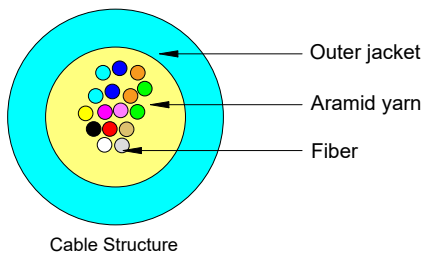

Cable Length	Tolerance
Cable Length < 1M	5cm
1M ≤ Cable Length < 15M	10cm
15M ≤ Cable Length < 30M	15cm
Cable Length ≥ 30M	Cable Length * 1%

Requirements Of Cable					
Cable Type				Fiber Type	OM3-300 Corning
Cable Diameter	3.0mm	Attenuation	@850nm ≤ 2.3dB/km		
Cable Material	OFNP		@1300nm ≤ 0.6dB/km		
Tensile Strength	Long Term	80 N	Crush Resistance	Long Term	100 N/100mm
	Short Term	160 N		Short Term	500 N/100mm
Bending Radius	Static	10D	Temperature Range	Storage Temperature	-5°C ~ +50°C
	Dynamic	20D		Operating Temperature	-0°C ~ +50°C

ITEM	QTY	P/N	SPECIFICATIONS		
4	2		Cable Lable		
3	1		MTP/APC Male MM Elite 3.0mm 16 Fibers Usconec Connector (Aqua Housing Black Boot)		
2	1		MTP/APC Female MM Elite 3.0mm 16 Fibers Usconec Connector (Aqua Housing Black Boot)		
1	A/R		OD:3.0mm,Multimode 50/125 OM3-300,Corning Fiber , 16Fibers Micro Cable,OFNP, Color:Aqua		

Cables Plus USA	DRAW	FJZ	DATE	30-10-2024	TITLE: Fiber Optic Patch Cord MTP/APC-MTP/APC 16Fibers Multimode					
	CHECK	<i>Wuankuan</i>	APPROVED	<i>Kaka Tao</i>	CUSTOMER NO	MTF-MTM-16-OM3-xxxMA	DWG NO	ADT-01-0829-0808-0163	REV	A