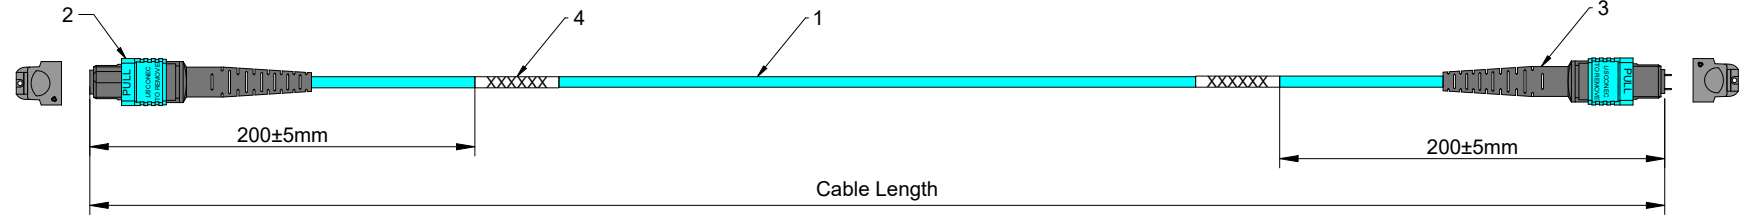

REV	MODIFICATION	UPDATE DATE	SIGNATURE

Type A

- NOTES:
1. Insertion loss $\leq 0.35\text{dB}$
 2. Return loss $\geq 30\text{ dB}$
 3. If the length of optical cable is less than 0.5m, only stick a line label in the middle.

Cable Length	Tolerance
Cable Length < 1M	5cm
1M ≤ Cable Length < 15M	10cm
15M ≤ Cable Length < 30M	15cm
Cable Length ≥ 30M	Cable Length * 1%

Requirements Of Cable					
Cable Type				Fiber Type	OM3-300 Corning
Cable Diameter	3.0mm	Attenuation	@850nm ≤ 2.3dB/km		
Cable Material	OFNP		@1300nm ≤ 0.6dB/km		
Tensile Strength	Long Term	80 N	Crush Resistance	Long Term	100 N/100mm
	Short Term	160 N		Short Term	500 N/100mm
Bending Radius	Static	10D	Temperature Range	Storage Temperature	-5°C ~ +50°C
	Dynamic	20D		Operating Temperature	-0°C ~ +50°C

ITEM	QTY	P/N	SPECIFICATIONS		
4	2		Cable Lable		
3	1		MTP/APC Male MM Elite 3.0mm 16 Fibers Usconec Connector (Aqua Housing Black Boot)		
2	1		MTP/APC Female MM Elite 3.0mm 16 Fibers Usconec Connector (Aqua Housing Black Boot)		
1	A/R		OD:3.0mm,Multimode 50/125 OM3-300,Corning Fiber , 16Fibers Micro Cable,OFNP, Color:Aqua		