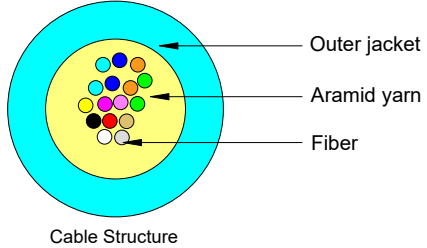

Cable Length	Tolerance
Cable Length < 1M	5cm
1M ≤ Cable Length < 15M	10cm
15M ≤ Cable Length < 30M	15cm
Cable Length ≥ 30M	Cable Length * 1%

Requirements Of Cable					
Cable Type				Fiber Type	OM3-300 Corning
Cable Diameter		3.0mm	Attenuation	@850nm ≤ 2.3dB/km	
Cable Material		OFNP		@1300nm ≤ 0.6dB/km	
Tensile Strength	Long Term	80 N	Crush Resistance	Long Term	100 N/100mm
	Short Term	160 N		Short Term	500 N/100mm
Bending Radius	Static	10D	Temperature Range	Storage Temperature	-5°C ~ +50°C
	Dynamic	20D		Operating Temperature	-0°C ~ +50°C

ITEM	QTY	P/N	SPECIFICATIONS		
4	2		Cable Lable		
3	1		MTP/APC Male MM Elite 3.0mm 16 Fibers Usconec Connector (Aqua Housing Black Boot)		
2	1		MTP/APC Female MM Elite 3.0mm 16 Fibers Usconec Connector (Aqua Housing Black Boot)		
1	A/R		OD:3.0mm,Multimode 50/125 OM3-300,Corning Fiber , 16Fibers Micro Cable,OFNP, Color:Aqua		

Cables Plus USA	DRAW	FJZ	DATE	30-10-2024	TITLE: Fiber Optic Patch Cord MTP/APC-MTP/APC 16Fibers Multimode					
	CHECK	<i>Wuankuan</i>	APPROVED	<i>Kaka Tao</i>	CUSTOMER NO	MTF-MTM-16-OM3-xxxMC	DWG NO	ADT-01-0829-0808-0166	REV	A