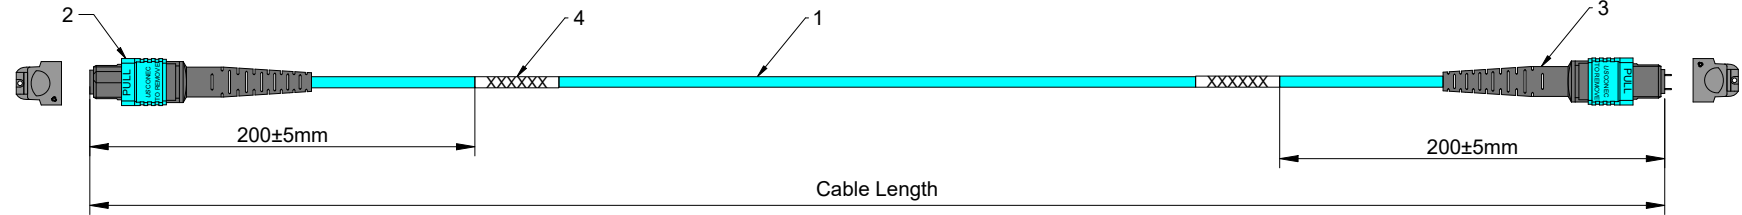

REV	MODIFICATION	UPDATE DATE	SIGNATURE

Type C

NOTES:
 1. Insertion loss $\leq 0.35\text{dB}$
 2. Return loss $\geq 30\text{ dB}$
 3. If the length of optical cable is less than 0.5m, only stick a line label in the middle.

Cable Length	Tolerance
Cable Length < 1M	5cm
1M ≤ Cable Length < 15M	10cm
15M ≤ Cable Length < 30M	15cm
Cable Length ≥ 30M	Cable Length * 1%

Requirements Of Cable					
Cable Type				Fiber Type	OM3-300 Corning
Cable Diameter		3.0mm	Attenuation	@850nm ≤ 2.3dB/km	
Cable Material		OFNP		@1300nm ≤ 0.6dB/km	
Tensile Strength	Long Term	80 N	Crush Resistance	Long Term	100 N/100mm
	Short Term	160 N		Short Term	500 N/100mm
Bending Radius	Static	10D	Temperature Range	Storage Temperature	-5°C ~ +50°C
	Dynamic	20D		Operating Temperature	-0°C ~ +50°C

ITEM	QTY	P/N	SPECIFICATIONS		
4	2		Cable Lable		
3	1		MTP/APC Male MM Elite 3.0mm 16 Fibers Usconec Connector (Aqua Housing Black Boot)		
2	1		MTP/APC Female MM Elite 3.0mm 16 Fibers Usconec Connector (Aqua Housing Black Boot)		
1	A/R		OD:3.0mm,Multimode 50/125 OM3-300,Corning Fiber , 16Fibers Micro Cable,OFNP, Color:Aqua		