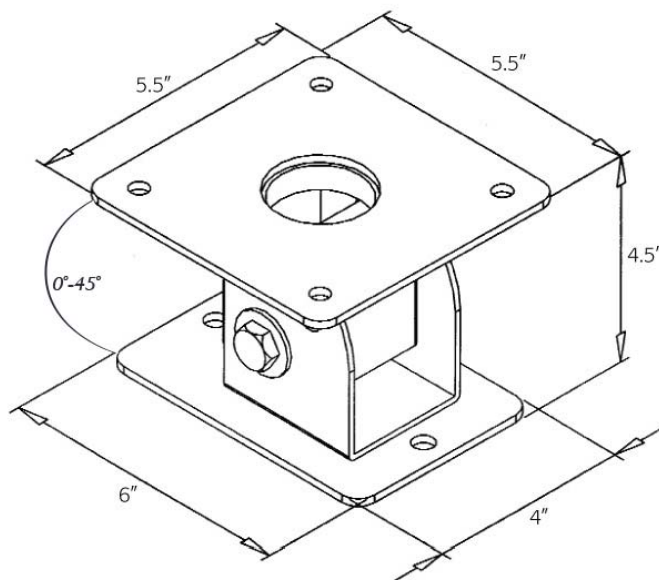

Product Features:

designed for angled ceiling installations and works with all manufacturers mounting systems when using standard 1.5" n.p.t. plumbing pipe

will also work with ceiling mast provided with VMP014/024, VMP036/038, PM Series, LCD-2537C, and PDM-C

black powder coat finish

Product Specifications:

(for Architects & Engineers)

The cathedral ceiling adapter for angled ceiling installations is the Video Mount Product (VMP) model CCA-1. The adapter shall provide up to 45 degrees of tilt. The adapter shall work with all manufacturers mounting systems when using standard 1.5" N.P.T plumbing pipe. Also works in conjunction with the ceiling mast provided with models VMP014/024 and VMP036/038, PM Series, LCD-2537C, and PDM-C