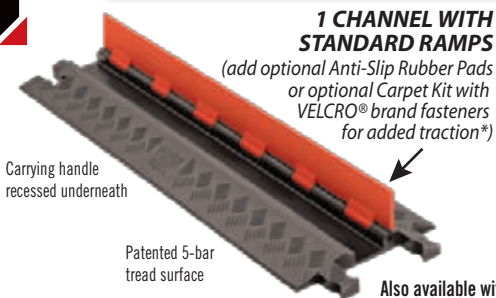

CUSTOM CHANNEL SIZES AVAILABLE!

Also available with:
• Black lid/black ramps