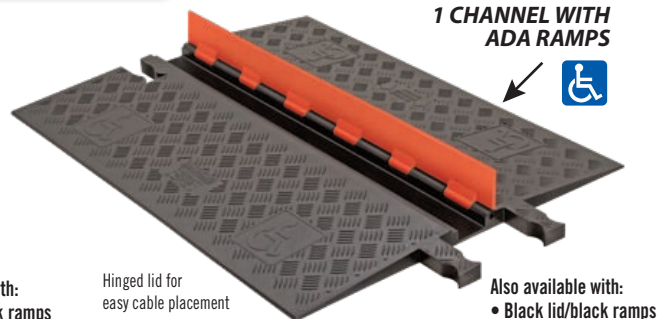

HEAVY DUTY LOW PROFILE 1, 2, 3, AND 5 CHANNEL CABLE PROTECTORS

The widest variety of low profile, top-loading cable protectors in the industry!

Heavy duty GUARD DOG® Low Profile Cable Protectors are the most compact, top-loading cable protectors on the market. They provide a safe and easy crossing for vehicle and pedestrian traffic and are perfect for valuable electrical and delicate multi-media electronic cables. These low profile protectors with Dog-Bone connectors are available with standard ramps or with low angle ADA Compliant ramps. Multi-channel models allow cable/hose lines to be separated in their own protective channels while the low angle ramps allow effortless crossing. Ideal for stage, studio, and broadcast applications.

LOW PROFILE 1 CHANNEL OPTIONS

Only 1.25" high with .75" channel height!

CUSTOM CHANNEL SIZES AVAILABLE!

Also available with:
• Black lid/black ramps

GUARD DOG® LOW PROFILE 1 CHANNEL CABLE PROTECTORS

MODEL	DESCRIPTION	A-LENGTH	B-WIDTH	C-HEIGHT	D-CHANNEL WIDTH	E-CHANNEL HEIGHT	WEIGHT	END VIEW
GD1X75-ST	1 Channel Protector with Standard Ramps	36 in. (914.4 mm)	10.81 in. (274.6 mm)	1.25 in. (31.8 mm)	2.25 in. (57.2 mm)	.75 in. (19 mm)	7.8 lbs. (3.54 kg)	<p>1 CHANNEL</p>
GD1X75	1 Channel Protector with ADA Ramps	36 in. (914.4 mm)	27.25 in. (692.2 mm)	1.25 in. (31.8 mm)	2.25 in. (57.2 mm)	.75 in. (19 mm)	21.1 lbs. (9.55 kg)	
<p>*NOTE: For added traction, add an Anti-Slip Rubber Pad Kit for use on smooth surfaces and/or an optional Carpet Kit with VELCRO® brand fasteners for use on carpet (traction kits are for Guard Dog Low Profile Protectors with Standard Ramps ONLY). For details, see bottom of this page.</p>								
<p>Protector Color: O/B = Orange Lid with Black Ramps • B/B = Black Lid with Black Ramps • O/BLU = Orange Lid with Blue Ramps (on ADA Ramp Models ONLY)</p>								