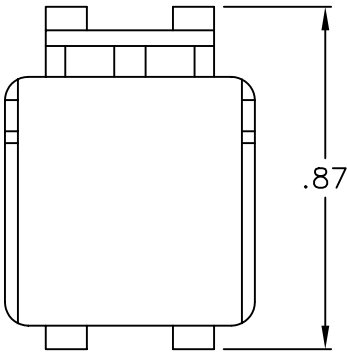

Available from:

CablesPlus

U ★ S ★ A

Cables Plus, LLC

8504 Glazebrook Ave Richmond, VA 23228 – Toll Free (866) 678-5852

www.CablesPlusUSA.com

NOTE: UNLESS OTHERWISE SPECIFIED

1. MATERIAL: ABS, UL 94V-0
2. COLOR: XX: AL-ALMOND, BK-BLACK, GY-GRAY, IV-IVORY, & WH-WHITE

MODULE, BLANK, 10 PK		 Premium Products Proven Performance Competitive Prices	
ITEM NO.	IC107BN0XX		REV. B
DWG NO.	PS107BN000		PAGE NO. 2