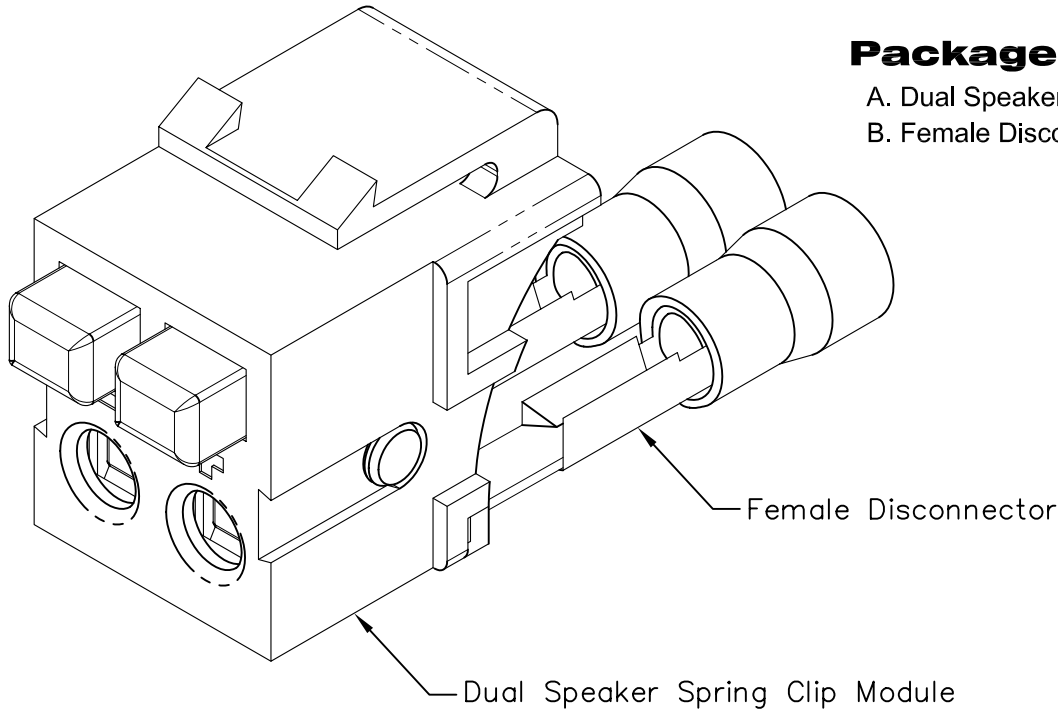

## Dual Speaker Spring Clip Module

#### Package includes:

- A. Dual Speaker Spring Clip Module, 1 pc
- B. Female Disconnectors, 2 pcs

#### Features and Benefits:

- Provides exceptional performance
- Reduces faceplate size by 1 to 2 gangs for home theater systems
- Allows an entire 5.1, 6.1, or 7.1 surround sound home theater system to be installed within a 12 or 18 port faceplate depending on type of installation
- Capable of using up to 12 AWG speaker wires for front connection
- Black and red push buttons with + and - signs for correct polarity and easy installation
- Easy installation with solderless crimp-on rear wire connection
- Provides a more finished professional appearance than traditional installations
- Includes two female disconnectors suitable for 16~14 AWG speaker wires
- Compatible with all IC107 faceplates, inserts, surface mount boxes, and blank patch panels
- Compatible with all IC108 furniture faceplates, bezels, and surface mount boxes
- Available in almond, black, ivory, and white
- UL listed