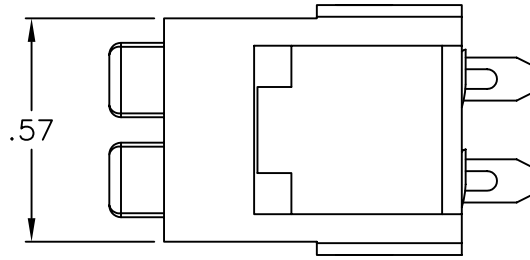

Available from:

CablesPlus

U * S * A

Cables Plus, LLC

8504 Glazebrook Ave Richmond, VA 23228 ~ Toll Free (866) 678-5852

www.CablesPlusUSA.com

DUAL SPEAKER SPRING CLIP MODULE

NOTE: UNLESS OTHERWISE SPECIFIED

1. ELECTRICAL RATING: 300 VOLTS MAX @ 75°C
2. ELECTRIC CURRENT: 15 AMP MAX
3. MATERIAL:
  - A. HOUSING: ABS, UL 94V-0
  - B. CAM, SHAFT, PUSH BUTTONS: PC, UL 94V-0
  - C. CONTACT: TIN PLATED STEEL
  - D. FEMALE DISCONNECTOR:
    - -CONNECTOR: TIN PLATED BRASS
    - -JACKET: PVC
4. COLOR:
  - A. HOUSING: XX: AL-ALMOND, BK-BLACK, IV-IVORY, & WH-WHITE
  - B. PUSH BUTTONS: 1 BLACK, 1 RED
  - C. FEMALE DISCONNECTOR JACKET: BLUE