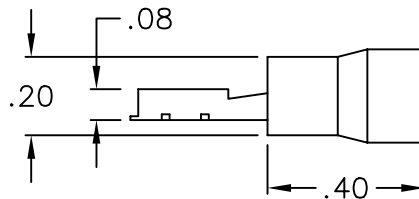

# CablesPlus

U \* S \* A

Cables Plus, LLC

8504 Glazebrook Ave Richmond, VA 23228 ~ Toll Free (866) 678-5852

www.CablesPlusUSA.com

DUAL SPEAKER SPRING CLIP MODULE

**NOTE: UNLESS OTHERWISE SPECIFIED**

1. ELECTRICAL RATING: 300 VOLTS MAX @ 75°C
2. ELECTRIC CURRENT: 15 AMP MAX
3. MATERIAL:
  - A. HOUSING: ABS, UL 94V-0
  - B. CAM, SHAFT, PUSH BUTTONS: PC, UL 94V-0
  - C. CONTACT: TIN PLATED STEEL
  - D. FEMALE DISCONNECTOR:
    - CONNECTOR: TIN PLATED BRASS
    - JACKET: PVC
4. COLOR:
  - A. HOUSING: XX: AL-ALMOND, BK-BLACK, IV-IVORY, & WH-WHITE
  - B. PUSH BUTTONS: 1 BLACK, 1 RED
  - C. FEMALE DISCONNECTOR JACKET: BLUE