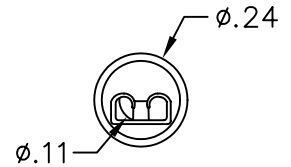

# CablesPlus

U \* S \* A

Cables Plus, LLC

8504 Glazebrook Ave Richmond, VA 23228 ~ Toll Free (866) 678-5852

www.CablesPlusUSA.com

DUAL SPEAKER SPRING CLIP MODULE

**NOTE: UNLESS OTHERWISE SPECIFIED**

1. ELECTRICAL RATING: 300 VOLTS MAX @ 75°C
2. ELECTRIC CURRENT: 15 AMP MAX
3. MATERIAL:
  - A. HOUSING: ABS, UL 94V-0
  - B. CAM, SHAFT, PUSH BUTTONS: PC, UL 94V-0
  - C. CONTACT: TIN PLATED STEEL
  - D. FEMALE DISCONNECTOR:
    - CONNECTOR: TIN PLATED BRASS
    - JACKET: PVC
4. COLOR:
  - A. HOUSING: XX: AL-ALMOND, BK-BLACK, IV-IVORY, & WH-WHITE
  - B. PUSH BUTTONS: 1 BLACK, 1 RED
  - C. FEMALE DISCONNECTOR JACKET: BLUE