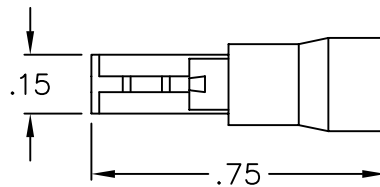

# CablesPlus

U \* S \* A

Cables Plus, LLC

8504 Glazebrook Ave Richmond, VA 23228 ~ Toll Free (866) 678-5852

www.CablesPlusUSA.com

DUAL SPEAKER SPRING CLIP MODULE

**NOTE: UNLESS OTHERWISE SPECIFIED**

1. ELECTRICAL RATING: 300 VOLTS MAX @ 75°C
2. ELECTRIC CURRENT: 15 AMP MAX
3. MATERIAL:
  - A. HOUSING: ABS, UL 94V-0
  - B. CAM, SHAFT, PUSH BUTTONS: PC, UL 94V-0
  - C. CONTACT: TIN PLATED STEEL
  - D. FEMALE DISCONNECTOR:
    - CONNECTOR: TIN PLATED BRASS
    - JACKET: PVC
4. COLOR:
  - A. HOUSING: XX: AL-ALMOND, BK-BLACK, IV-IVORY, & WH-WHITE
  - B. PUSH BUTTONS: 1 BLACK, 1 RED
  - C. FEMALE DISCONNECTOR JACKET: BLUE