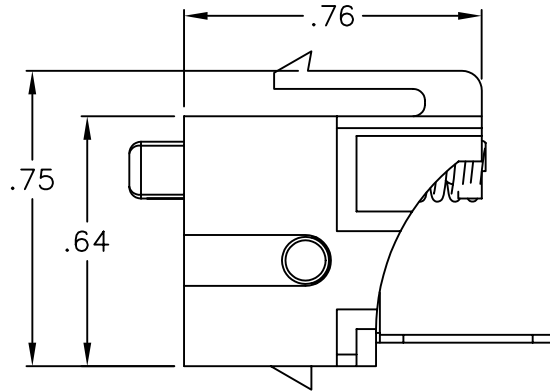

Available from:

CablesPlus

U * S * A

Cables Plus, LLC

8504 Glazebrook Ave Richmond, VA 23228 ~ Toll Free (866) 678-5852

www.CablesPlusUSA.com

DUAL SPEAKER SPRING CLIP MODULE

NOTE: UNLESS OTHERWISE SPECIFIED

1. ELECTRICAL RATING: 300 VOLTS MAX @ 75°C
2. ELECTRIC CURRENT: 15 AMP MAX
3. MATERIAL:
  - A. HOUSING: ABS, UL 94V-0
  - B. CAM, SHAFT, PUSH BUTTONS: PC, UL 94V-0
  - C. CONTACT: TIN PLATED STEEL
  - D. FEMALE DISCONNECTOR:
    - -CONNECTOR: TIN PLATED BRASS
    - -JACKET: PVC
4. COLOR:
  - A. HOUSING: XX: AL-ALMOND, BK-BLACK, IV-IVORY, & WH-WHITE
  - B. PUSH BUTTONS: 1 BLACK, 1 RED
  - C. FEMALE DISCONNECTOR JACKET: BLUE