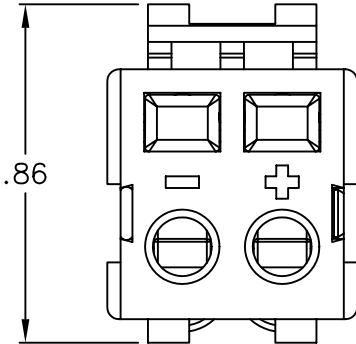

Available from:

CablesPlus

U * S * A

Cables Plus, LLC

8504 Glazebrook Ave Richmond, VA 23228 ~ Toll Free (866) 678-5852

www.CablesPlusUSA.com

DUAL SPEAKER SPRING CLIP MODULE

NOTE: UNLESS OTHERWISE SPECIFIED

1. ELECTRICAL RATING: 300 VOLTS MAX @ 75°C
2. ELECTRIC CURRENT: 15 AMP MAX
3. MATERIAL:
  - A. HOUSING: ABS, UL 94V-0
  - B. CAM, SHAFT, PUSH BUTTONS: PC, UL 94V-0
  - C. CONTACT: TIN PLATED STEEL
  - D. FEMALE DISCONNECTOR:
    - -CONNECTOR: TIN PLATED BRASS
    - -JACKET: PVC
4. COLOR:
  - A. HOUSING: XX: AL-ALMOND, BK-BLACK, IV-IVORY, & WH-WHITE
  - B. PUSH BUTTONS: 1 BLACK, 1 RED
  - C. FEMALE DISCONNECTOR JACKET: BLUE