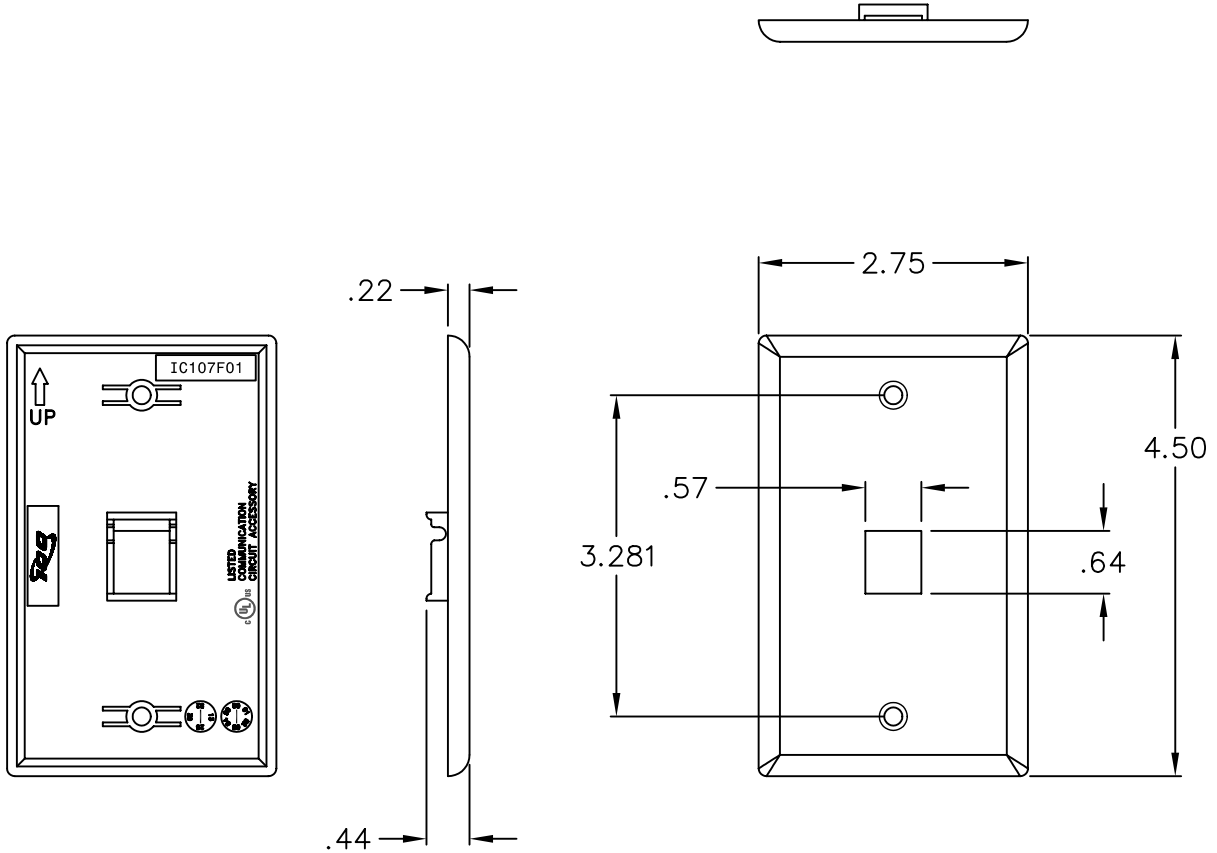

Available from:

CablesPlus

U ★ S ★ A

Cables Plus, LLC

8504 Glazebrook Ave Richmond, VA 23228 ~ Toll Free (866) 678-5852

www.CablesPlusUSA.com

NOTE: UNLESS OTHERWISE SPECIFIED

1. MATERIAL: ABS, UL 94V-0
2. FINISH: TEXTURE
3. COLOR: XX: AL-ALMOND, BK-BLACK, GY-GRAY, IV-IVORY, & WH-WHITE

FACEPLATE, FLAT, 1-GANG, 1-PORT

ITEM NO.	IC107F01XX
DWG NO	PS107F0100

REV.	A
PAGE NO.	2

ICC
Premium Products
Proven Performance
Competitive Prices

Available from:

CablesPlus

U ★ S ★ A

Cables Plus, LLC
8504 Glazebrook Ave Richmond, VA 23228 ~ Toll Free (866) 678-5852

www.CablesPlusUSA.com