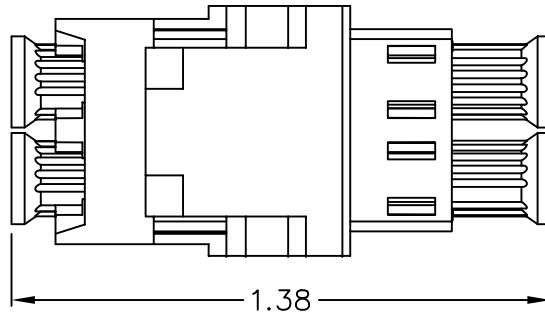

www.CablesPlusUSA.com

NOTE: UNLESS OTHERWISE SPECIFIED

1. HOUSING:

A. MATERIAL: ABS, UL 94V-0

B. COLOR: XX: IV-IVORY & WH-WHITE

2. LC-LC ADAPTER:

A. MATERIAL: ZIRCONIA (CERAMIC) SLEEVE

B. COLOR: BLUE