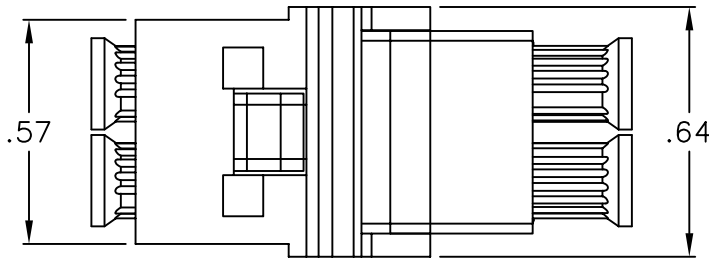

www.CablesPlusUSA.com

NOTE: UNLESS OTHERWISE SPECIFIED

1. HOUSING:

A. MATERIAL: ABS, UL 94V-0

B. COLOR: XX: IV-IVORY & WH-WHITE

2. LC-LC ADAPTER:

A. MATERIAL: ZIRCONIA (CERAMIC) SLEEVE

B. COLOR: BLUE