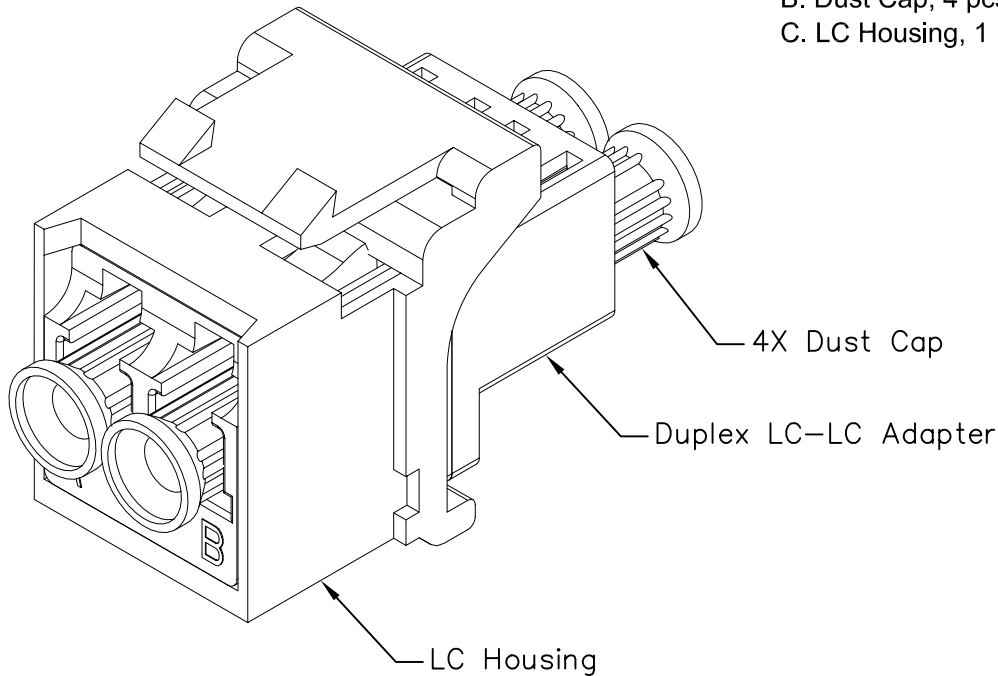

Package includes:

- A. Duplex LC-LC Adapter, 1 pc
- B. Dust Cap, 4 pcs
- C. LC Housing, 1 pc

Features and Benefits:

- Supports optical applications in bringing fiber to the desktop for both multimode and singlemode
- Viable solution for high speed data transmission and broadband internet
- Small Form Factor (SFF) adapter reduces space requirements by 50% over conventional fiber connectivity
- Compatible with all IC107 faceplates, inserts, surface mount boxes, and blank patch panels
- Compatible with all IC108 furniture faceplates, bezels, and surface mount boxes
- Available in ivory and white
- UL listed