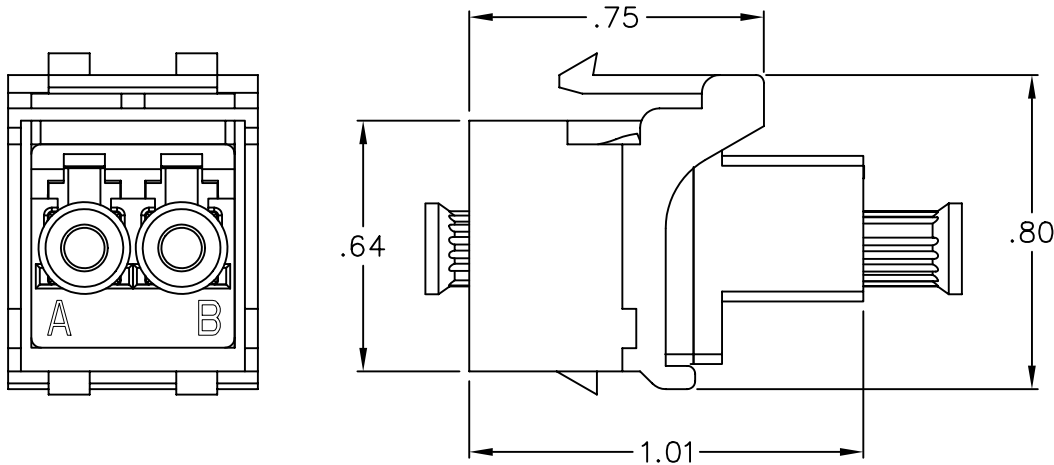

www.CablesPlusUSA.com

NOTE: UNLESS OTHERWISE SPECIFIED

1. HOUSING:

A. MATERIAL: ABS, UL 94V-0

B. COLOR: XX: IV-IVORY & WH-WHITE

2. LC-LC ADAPTER:

A. MATERIAL: ZIRCONIA (CERAMIC) SLEEVE

B. COLOR: BLUE