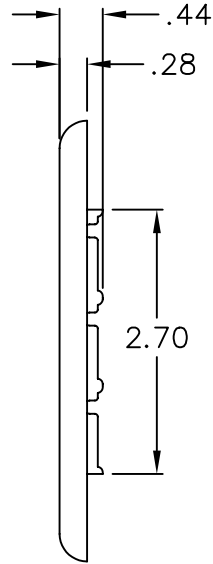

Available from:

CablesPlus

U ★ S ★ A

Cables Plus, LLC

8504 Glazebrook Ave Richmond, VA 23228 ~ Toll Free (866) 678-5852

www.CablesPlusUSA.com

NOTE: UNLESS OTHERWISE SPECIFIED

1. MATERIAL: ABS, UL 94V-0
2. FINISH: TEXTURE
3. COLOR: XX: IV-IVORY & WH-WHITE

FACEPLATE, ID, 1-GANG, 6-PORT		 PremiumProducts ProvenPerformance CompetitivePrices	
ITEM NO.	IC107S06XX		REV. A
DWG NO	PS107S0600		PAGE NO. 2

Available from:

CablesPlus

U ★ S ★ A

Cables Plus, LLC
8504 Glazebrook Ave Richmond, VA 23228 ~ Toll Free (866) 678-5852

www.CablesPlusUSA.com