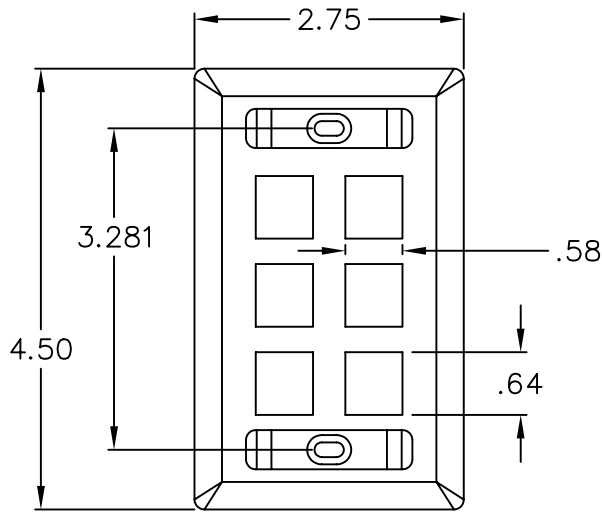

Available from:

CablesPlus

U ★ S ★ A

Cables Plus, LLC

8504 Glazebrook Ave Richmond, VA 23228 ~ Toll Free (866) 678-5852

www.CablesPlusUSA.com

NOTE: UNLESS OTHERWISE SPECIFIED

1. MATERIAL: ABS, UL 94V-0
2. FINISH: TEXTURE
3. COLOR: XX: IV-IVORY & WH-WHITE

FACEPLATE, ID, 1-GANG, 6-PORT		 PremiumProducts ProvenPerformance CompetitivePrices	
ITEM NO.	IC107S06XX		REV. A
DWG NO	PS107S0600		PAGE NO. 2

Available from:

CablesPlus

U ★ S ★ A

Cables Plus, LLC
8504 Glazebrook Ave Richmond, VA 23228 ~ Toll Free (866) 678-5852

www.CablesPlusUSA.com