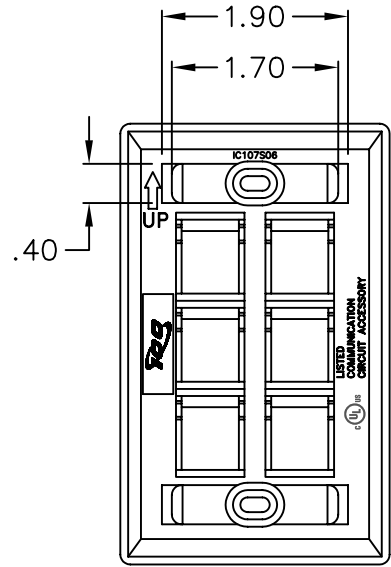

Available from:

CablesPlus

U ★ S ★ A

Cables Plus, LLC

8504 Glazebrook Ave Richmond, VA 23228 ~ Toll Free (866) 678-5852

www.CablesPlusUSA.com

NOTE: UNLESS OTHERWISE SPECIFIED

1. MATERIAL: ABS, UL 94V-0
2. FINISH: TEXTURE
3. COLOR: XX: IV-IVORY & WH-WHITE

FACEPLATE, ID, 1-GANG, 6-PORT		 PremiumProducts ProvenPerformance CompetitivePrices	
ITEM NO.	IC107S06XX		REV. A
DWG NO	PS107S0600		PAGE NO. 2

Available from:

CablesPlus

U ★ S ★ A

Cables Plus, LLC
8504 Glazebrook Ave Richmond, VA 23228 ~ Toll Free (866) 678-5852

www.CablesPlusUSA.com