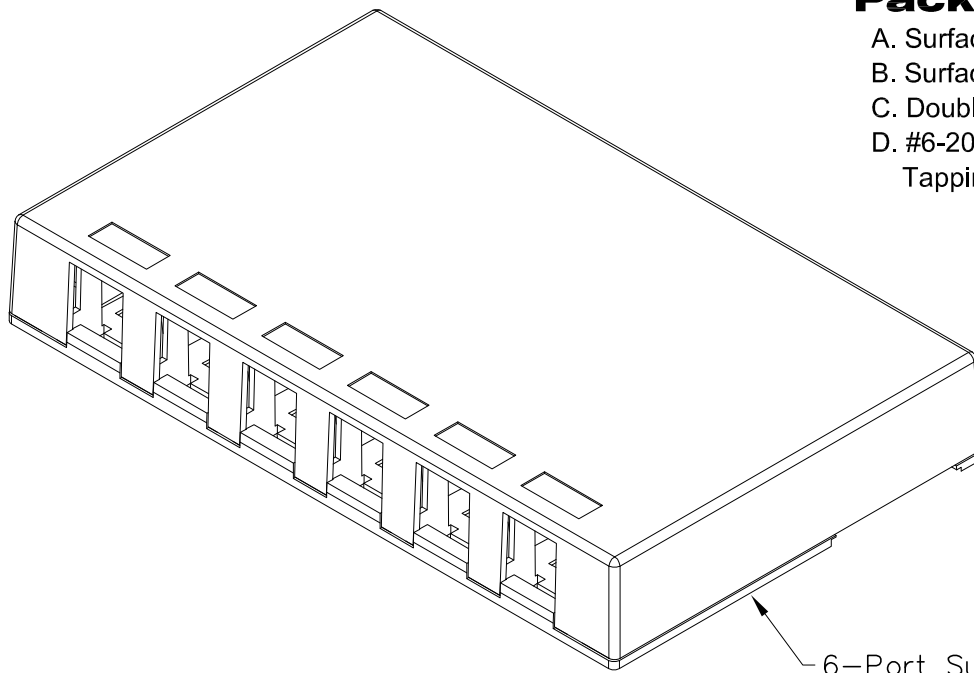

#### Package includes:

- A. Surface Mount Box Cover, 1 pc
- B. Surface Mount Box Base, 1 pc
- C. Double Sided Adhesive Strip, 2 pcs
- D. #6-20 X .41" Pan Head, Sharp Point Tapping Screw, 2 pcs