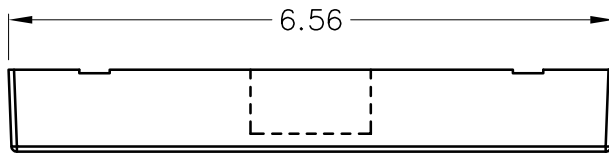

Available from:

CablesPlus

U * S * A

Cables Plus, LLC

8504 Glazebrook Ave Richmond, VA 23228 ~ Toll Free (866) 678-5852

www.CablesPlusUSA.com