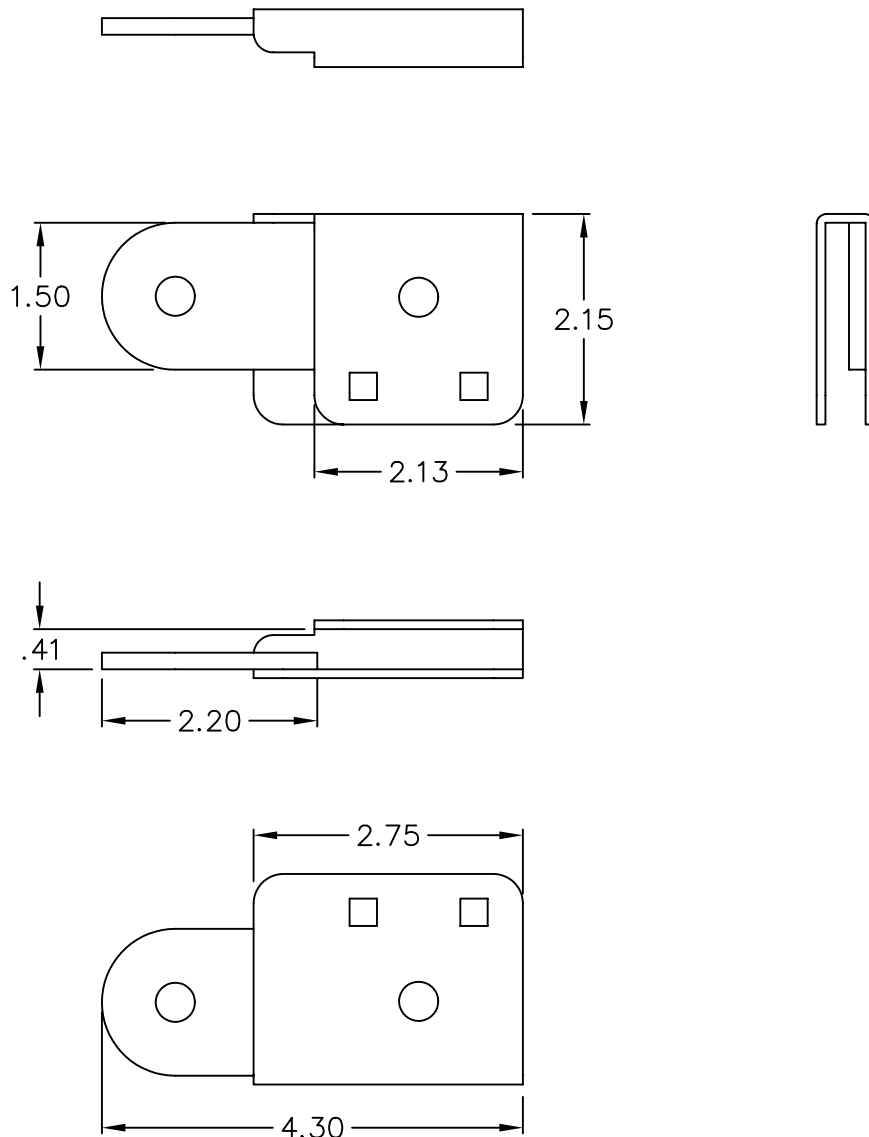

Swivel Butt Splice Runway Kit

PRODUCT SPECIFICATION

Package includes:

A. Swivel Butt Splice , 2 pcs

Features and Benefits:

- Designed with durable steel construction, black powder coated, providing strength and stability for long lasting use
- Enables runway section ends to be adjusted at various angles
- Used with ICCMSLST ladder rack runways

RUNWAY KIT, BUTT SPLICE, SWIVEL, 2 EA

ITEM NO. ICCMSLESSK

REV. A

DWG NO. PSCMSLESSK

PAGE NO. 1

Available from:

CablesPlus

U ★ S ★ A

Cables Plus, LLC

8504 Glazebrook Ave Richmond, VA 23228 ~ Toll Free (866) 678-5852

www.CablesPlusUSA.com

NOTE: UNLESS OTHERWISE SPECIFIED

- 1. MATERIAL: 12 GA CRS
- 2. SURFACE FINISH: BLACK POWDER COAT

RUNWAY KIT, BUTT SPLICE, SWIVEL, 2 EA