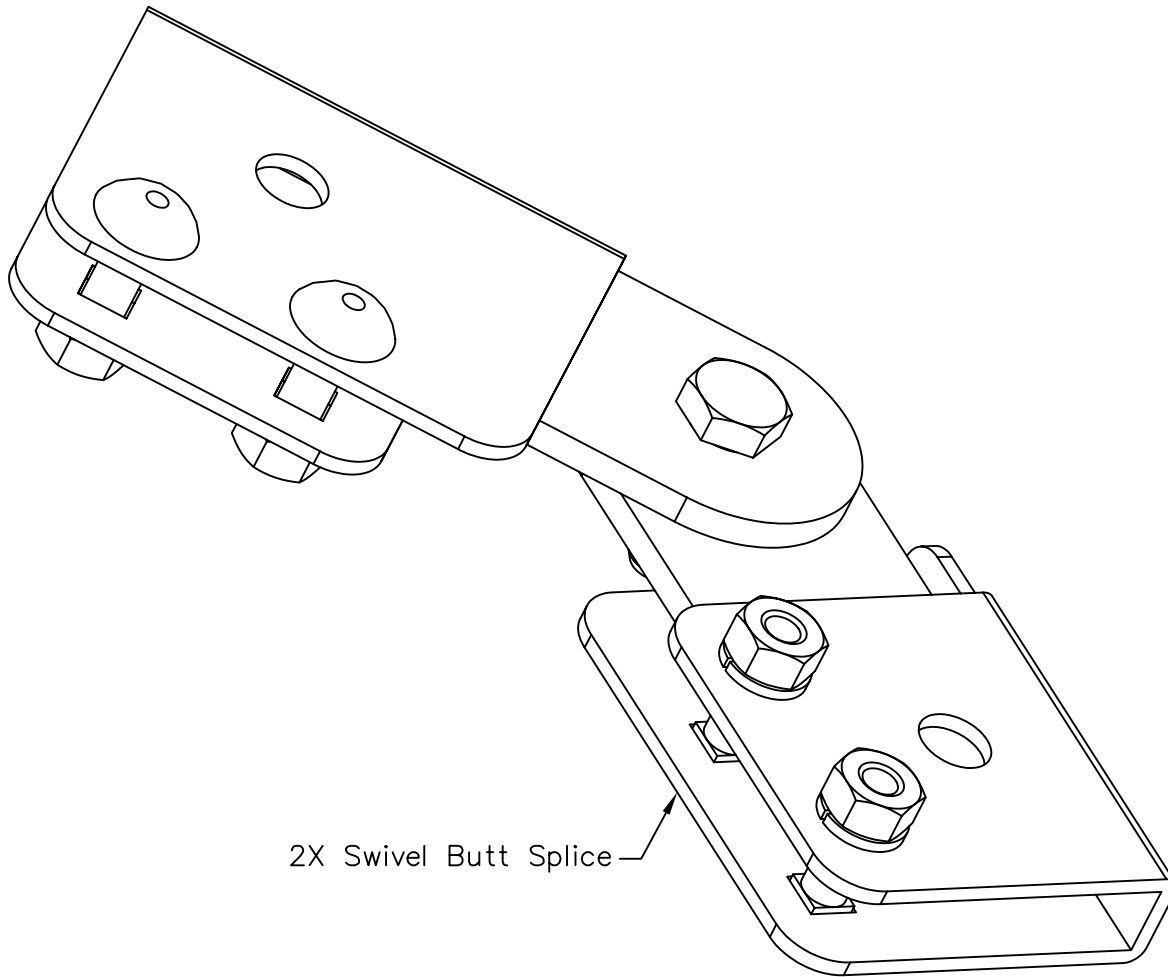

Swivel Butt Splice Runway Kit

PRODUCT SPECIFICATION

Package includes:

A. Swivel Butt Splice , 2 pcs

Features and Benefits:

- Designed with durable steel construction, black powder coated, providing strength and stability for long lasting use
- Enables runway section ends to be adjusted at various angles
- Used with ICCMSLST ladder rack runways

RUNWAY KIT, BUTT SPLICE, SWIVEL, 2 EA

ITEM NO. ICCMSLESSK

REV. A

DWG NO. PSCMSLESSK

PAGE NO. 1

Available from:

CablesPlus

U ★ S ★ A