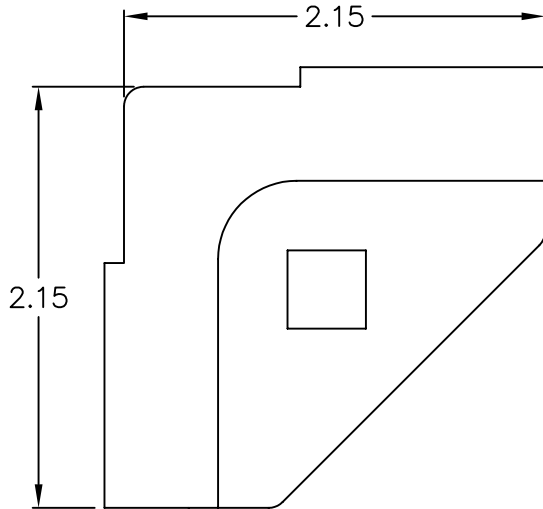

Available from:

CablesPlus

U ★ S ★ A

Cables Plus, LLC

8504 Glazebrook Ave Richmond, VA 23228 – Toll Free (866) 678-5852

www.CablesPlusUSA.com

NOTE: UNLESS OTHERWISE SPECIFIED

1. MATERIAL: 12 GA CRS
2. SURFACE FINISH: BLACK TEXTURED POWDER COAT

RUNWAY KIT, TEE-JUNCTION SPLICE, 2 EA		 Premium Products Proven Performance Competitive Prices	
ITEM NO.	ICCMSLTJSK		REV. B
DWG NO.	PSCMSLTJSK		PAGE NO. 2

CablesPlus

U ★ S ★ A

<http://www.cablesplususa.com/>

866-678-5852