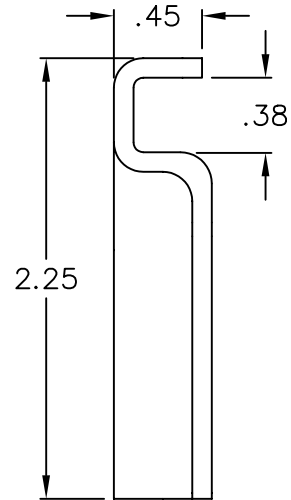

Available from:

CablesPlus

U ★ S ★ A

Cables Plus, LLC

8504 Glazebrook Ave Richmond, VA 23228 – Toll Free (866) 678-5852

www.CablesPlusUSA.com

NOTE: UNLESS OTHERWISE SPECIFIED

1. MATERIAL: 12 GA CRS
2. SURFACE FINISH: BLACK TEXTURED POWDER COAT

RUNWAY KIT, TEE-JUNCTION SPLICE, 2 EA		 Premium Products Proven Performance Competitive Prices	
ITEM NO.	ICCMSLTJSK		REV. B
DWG NO.	PSCMSLTJSK		PAGE NO. 2

CablesPlus

U ★ S ★ A

<http://www.cablesplususa.com/>

866-678-5852