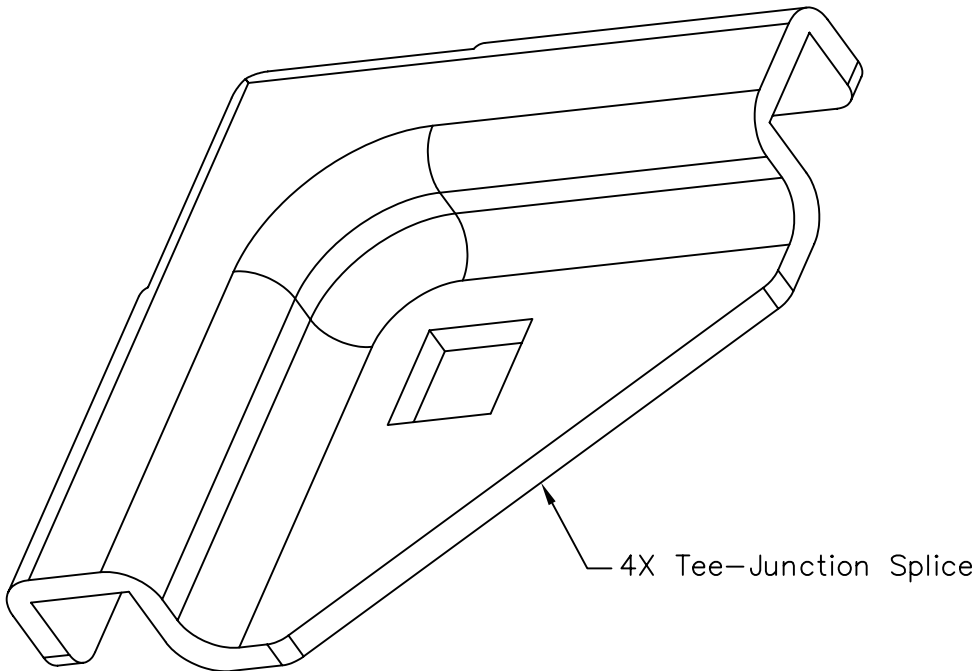

### Package includes:

- A. Tee-Junction Splice, 4 pcs
- B. 3/8-16 x 1 1/2" Bolt, 2 pcs
- C. 3/8-16 Nut, 2 pcs
- D. 3/8 Lock Washer, 2 pcs