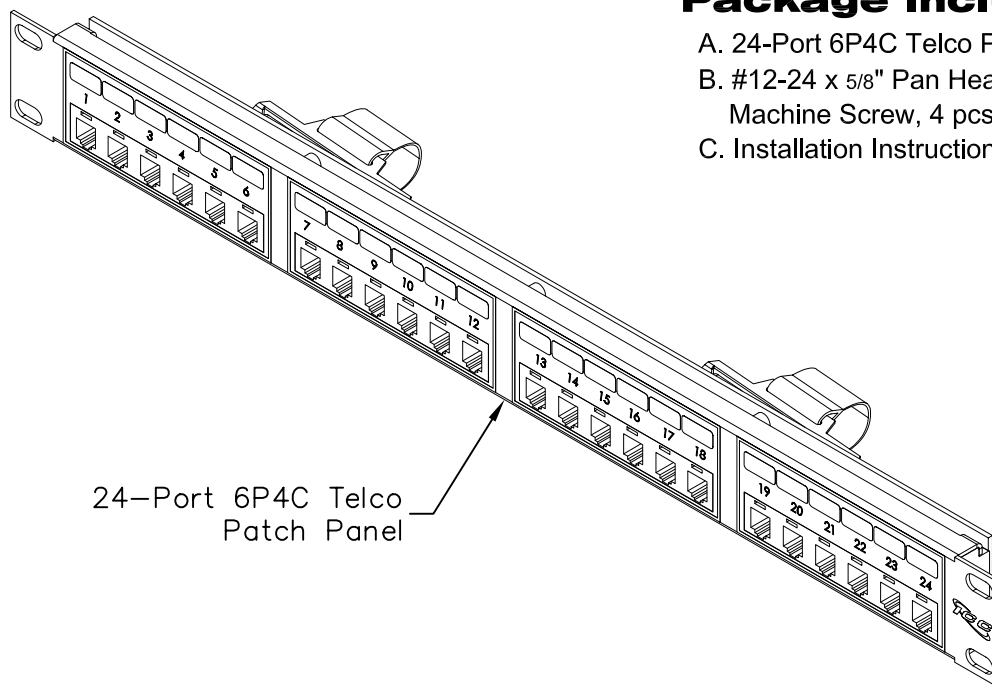

Available at

CablesPlus

U ★ S ★ A

<http://www.cablesplususa.com/>

☎ 866-678-5852

24-Port 6P4C Telco Patch Panel

PRODUCT SPECIFICATION

24-Port 6P4C Telco Patch Panel

Package includes:

- A. 24-Port 6P4C Telco Patch Panel, 1 pc
- B. #12-24 x 5/8" Pan Head, Pilot Point Machine Screw, 4 pcs
- C. Installation Instructions, 1 sheet

Features and Benefits:

- Rack mounted 6-position 4-conductor Telco patch panel provides voice connectivity applications
- Integrated with 2 male 50-pin telco connectors
- Designed to fit all standard 19" racks and cabinets
- 1 rack mount space (RMS)
- Used with ICLC2, ICLC4, and ICLC6 line cords
- Installation instructions #MSR-0261 included
- UL listed

PATCH PANEL, TELCO, 6P4C, 24-PORT, 1 RMS

ITEM NO. ICMP024T4

REV. A

DWG NO. PSMPP024T4

PAGE NO. 1

ICG
Premium Products
Proven Performance
Competitive Prices

CablesPlus
U ★ S ★ A

<http://www.cablesplususa.com/>

☎ 866-678-5852