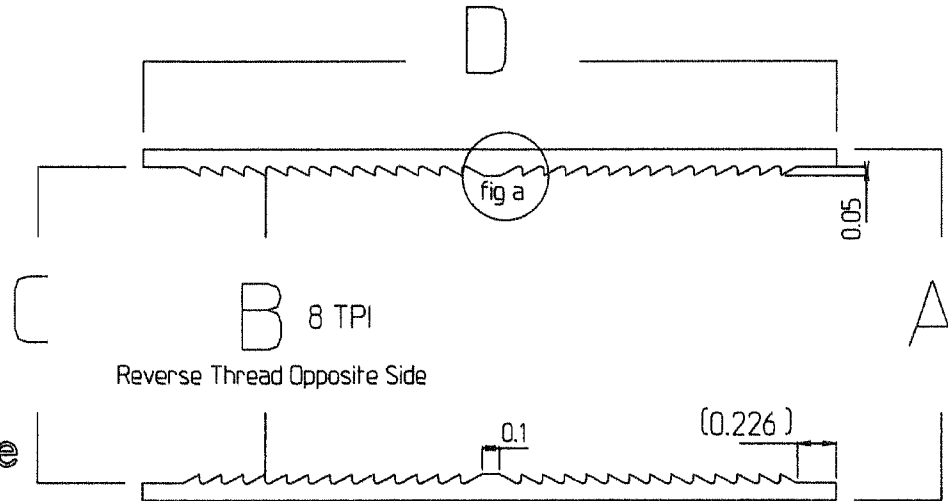

## Tapered Reverse Threaded Coupler 2" only

Part #	Dim A	Dim B	Dim C	Dim D
PC200	2.630	2.480	2.230	4.000

Material: Ribbed OD 6061 Aluminum Tube

**Straight Reverse Threaded Coupler**

Custom fit thread size specific  
 to Premier Conduit  
 corrugated plastic pipe

Material: Ribbed OD 6061 Aluminum Tube

Part #	Dim A	Dim B	Dim C	Dim D
PC100	1.580	1.325	1.425	4.000
PC125	1.850	1.535	1.635	4.000
PC150	2.180	1.775	1.875	4.000

Termination Connector

TYPE	A	B	C	D	E
PTA100	1.500	1.425	1.325	1.025	1" NPSM
PTA125	2.000	1.545	1.535	1.275	1 1/4" NPSM
PTA150	2.000	1.875	1.775	1.525	1 1/2" NPSM
PTA200	2.750	2.395	2.295	2.025	2" NPSM

Material: 6061 Aluminum