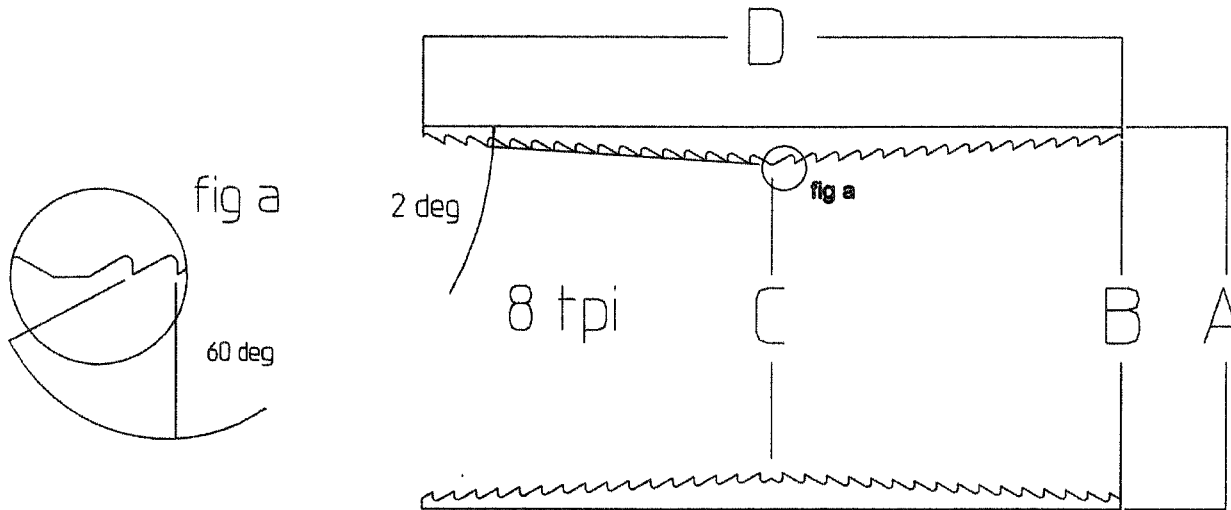

## Tapered Reverse Threaded Coupler 2" only

Part #	Dim A	Dim B	Dim C	Dim D
PC200	2.630	2.480	2.230	4.000

Material: Ribbed OD 6061 Aluminum Tube

**Straight Reverse Threaded Coupler**

Custom fit thread size specific  
 to Premier Conduit  
 corrugated plastic pipe

Material: Ribbed OD 6061 Aluminum Tube

Part #	Dim A	Dim B	Dim C	Dim D
PC100	1.580	1.325	1.425	4.000
PC125	1.850	1.535	1.635	4.000
PC150	2.180	1.775	1.875	4.000

Termination Connector

TYPE	A	B	C	D	E
PTA100	1.500	1.425	1.325	1.025	1" NPSM
PTA125	2.000	1.545	1.535	1.275	1 1/4" NPSM
PTA150	2.000	1.875	1.775	1.525	1 1/2" NPSM
PTA200	2.750	2.395	2.295	2.025	2" NPSM

Material: 6061 Aluminum