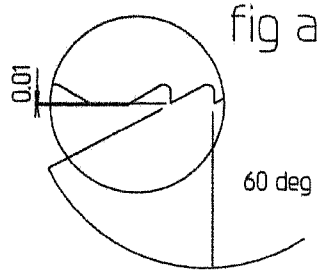

## Tapered Reverse Threaded Coupler 2" only

Part #	Dim A	Dim B	Dim C	Dim D
PC200	2.630	2.480	2.230	4.000

Material: Ribbed OD 6061 Aluminum Tube

**Straight Reverse Threaded Coupler**

Custom fit thread size specific  
 to Premier Conduit  
 corrugated plastic pipe

Material: Ribbed OD 6061 Aluminum Tube

Part #	Dim A	Dim B	Dim C	Dim D
PC100	1.580	1.325	1.425	4.000
PC125	1.850	1.535	1.635	4.000
PC150	2.180	1.775	1.875	4.000

Termination Connector

TYPE	A	B	C	D	E
PTA100	1.500	1.425	1.325	1.025	1" NPSM
PTA125	2.000	1.545	1.535	1.275	1 1/4" NPSM
PTA150	2.000	1.875	1.775	1.525	1 1/2" NPSM
PTA200	2.750	2.395	2.295	2.025	2" NPSM