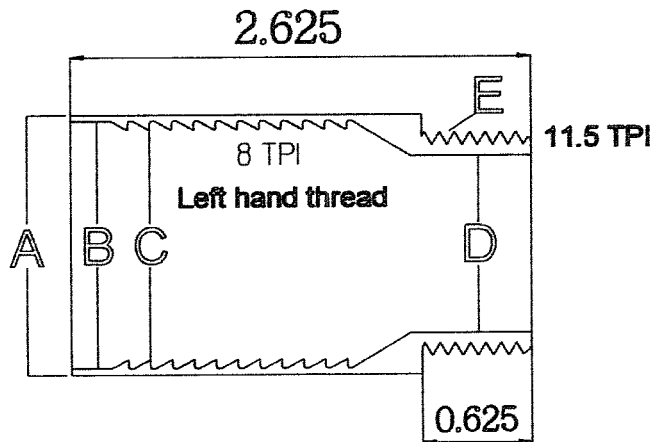

## Tapered Reverse Threaded Coupler 2" only

Part #	Dim A	Dim B	Dim C	Dim D
PC200	2.630	2.480	2.230	4.000

Material: Ribbed OD 6061 Aluminum Tube

**Straight Reverse Threaded Coupler**

Custom fit thread size specific  
 to Premier Conduit  
 corrugated plastic pipe

Material: Ribbed OD 6061 Aluminum Tube

Part #	Dim A	Dim B	Dim C	Dim D
PC100	1.580	1.325	1.425	4.000
PC125	1.850	1.535	1.635	4.000
PC150	2.180	1.775	1.875	4.000

Termination Connector

TYPE	A	B	C	D	E
PTA100	1.500	1.425	1.325	1.025	1" NPSM
PTA125	2.000	1.545	1.535	1.275	1 1/4" NPSM
PTA150	2.000	1.875	1.775	1.525	1 1/2" NPSM
PTA200	2.750	2.395	2.295	2.025	2" NPSM